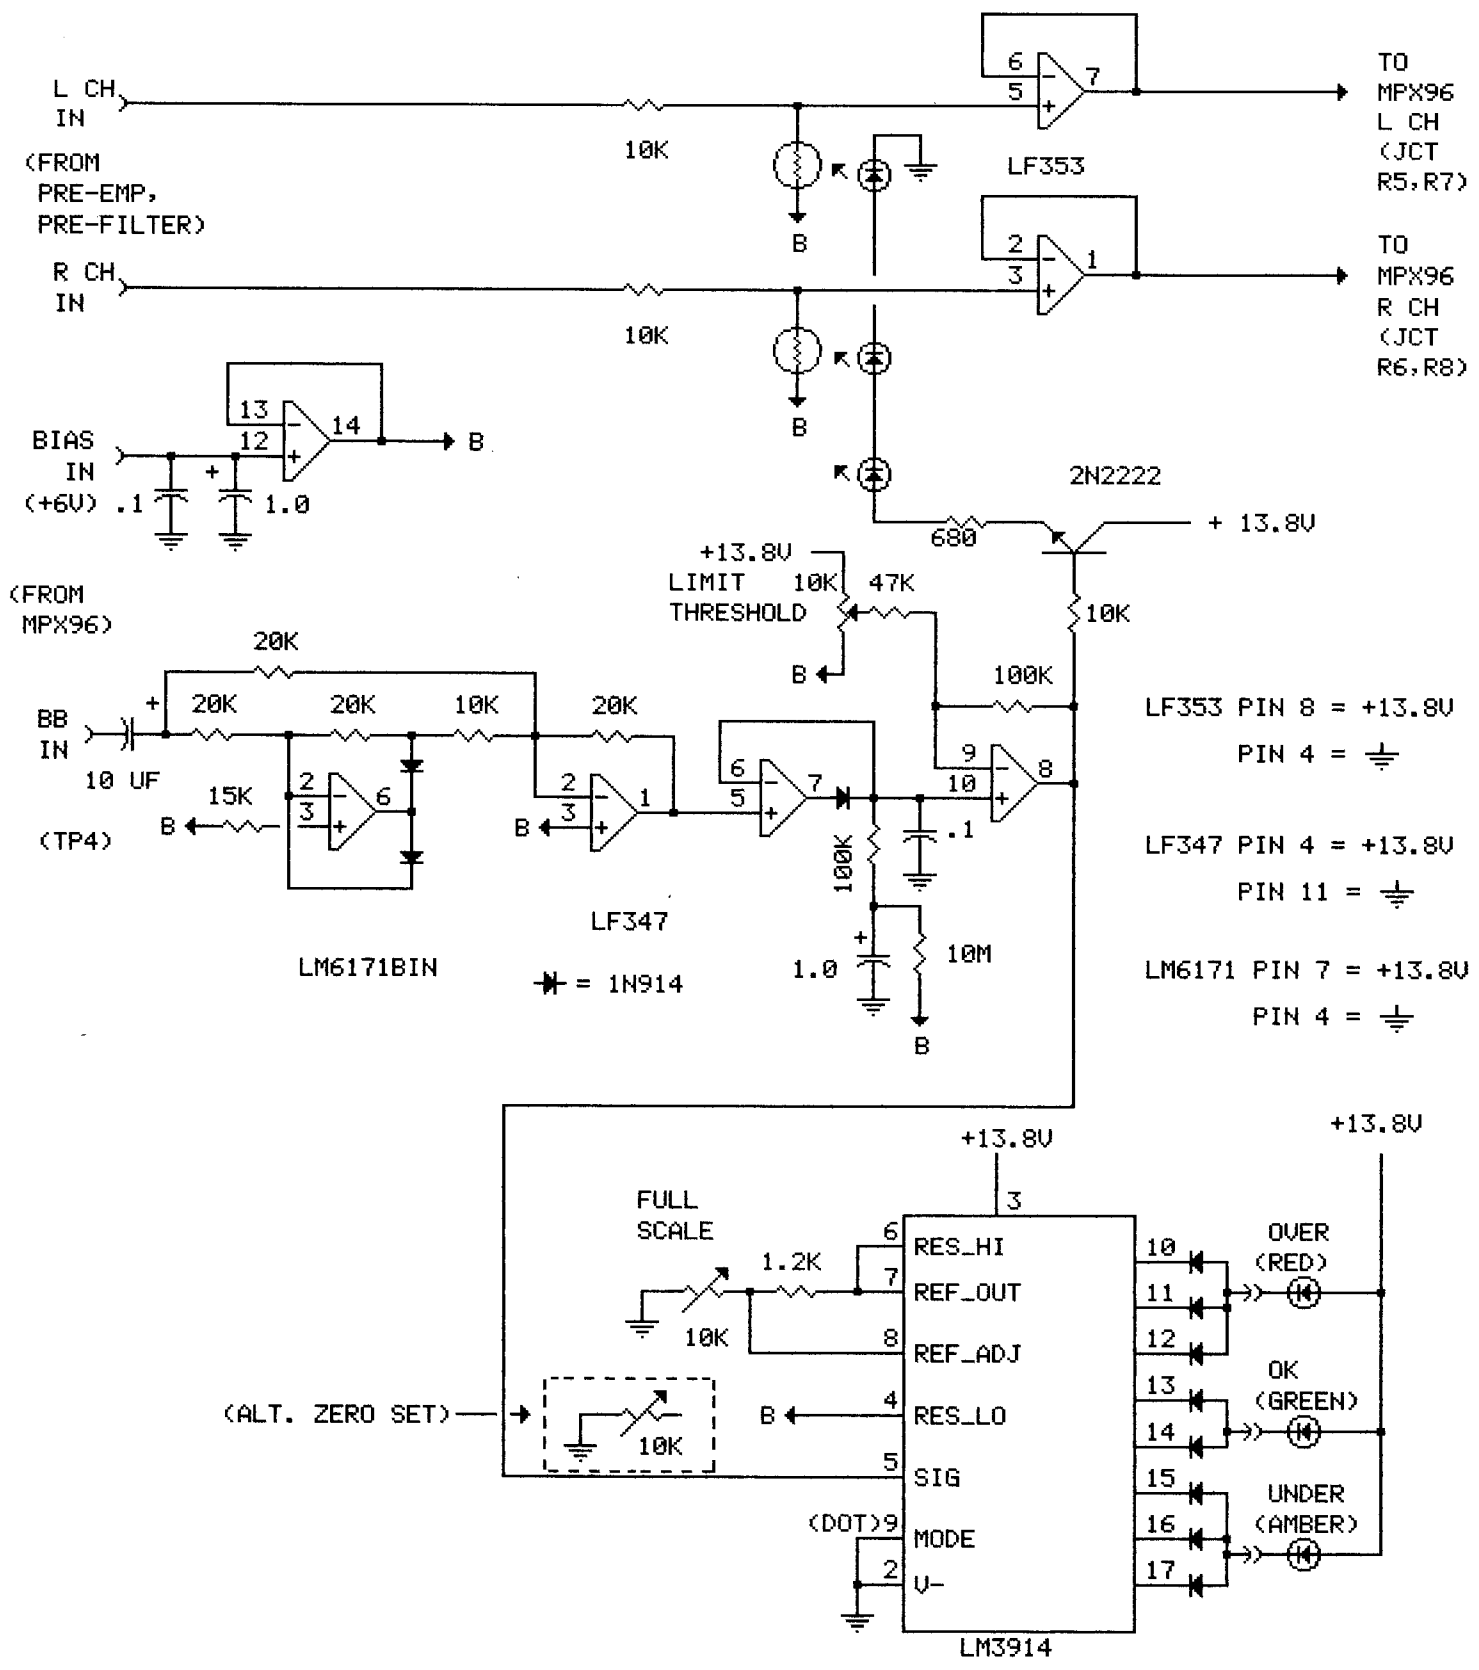

Pre-filter/Pre-emphasis network

Modulation Limiter/Monitor (FOR FM TX)

Lock Detector
 (FOR FM TX)

η